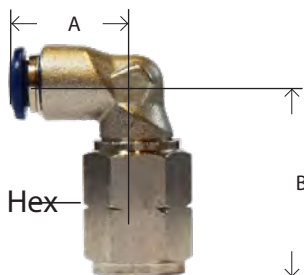

NICKEL PLATED PUSH-IN FITTINGS

BRASS FITTINGS

SWIVEL MALE ELBOW

• Can be purchased with NPTF threads upon request

* Available in stainless steel

PART #	TUBE O.D. X MALE GLOBAL THREAD	A	B	HEX	APPROX. WT. LBS.	LIST PRICE
20079N	1/8" x 1/8"	0.67	0.78	0.51	0.07	---
20535N	1/8" x 1/4"	0.67	0.95	0.59	0.06	---
20076N*	5/32" x 10-32"	0.67	0.95	0.59	0.04	---
20080N*	5/32" x 1/8"	0.67	0.79	0.51	0.05	---
20848N*	5/32" x 1/4"	0.67	1.00	0.59	0.05	---
20081N*	1/4" x 1/8"	0.83	0.87	0.51	0.08	---
20082N*	1/4" x 1/4"	0.83	0.98	0.59	0.10	---
20086N	1/4" x 3/8"	0.83	1.10	0.67	0.09	---
20537N*	5/16" x 1/8"	0.91	0.98	0.51	0.06	---
20538N*	5/16" x 1/4"	0.89	1.02	0.59	0.07	---
20539N	5/16" x 3/8"	0.87	1.10	0.67	0.08	---
20087N	3/8" x 1/8"	1.04	1.02	0.51	0.09	---
20083N*	3/8" x 1/4"	1.04	1.10	0.59	0.10	---
20084N*	3/8" x 3/8"	1.04	1.18	0.67	0.20	---
20088N*	3/8" x 1/2"	1.04	1.30	0.83	0.19	---
20184N	1/2" x 1/4"	1.24	1.30	0.59	0.17	---
20085N*	1/2" x 3/8"	1.20	1.24	0.59	0.18	---
20092N*	1/2" x 1/2"	1.20	1.42	0.83	0.24	---

W169PL 87110

FEMALE SWIVEL ELBOW

PART #	TUBE O.D. X FEMALE NPTF	A	B	HEX	LIST PRICE
20094N	5/32" x 1/8"	0.669	0.994	0.354	---
20089N	1/4" x 1/8"	0.826	1.023	0.433	---
20090N	1/4" x 1/4"	0.826	1.200	0.433	---
20762N	3/8" x 1/8"	0.885	1.082	0.511	---
20091N	3/8" x 1/4"	0.885	1.240	0.511	---