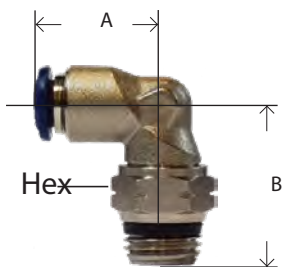

NICKEL PLATED PUSH-IN FITTINGS

BRASS FITTINGS

SWIVEL MALE ELBOW

• Can be purchased with NPTF threads upon request

* Available in stainless steel

PART #	TUBE O.D. X MALE GLOBAL THREAD	A	B	HEX	APPROX. WT. LBS.	LIST PRICE
20079N	1/8" x 1/8"	0.67	0.78	0.51	0.07	---
20535N	1/8" x 1/4"	0.67	0.95	0.59	0.06	---
20076N*	5/32" x 10-32"	0.67	0.95	0.59	0.04	---
20080N*	5/32" x 1/8"	0.67	0.79	0.51	0.05	---
20848N*	5/32" x 1/4"	0.67	1.00	0.59	0.05	---
20081N*	1/4" x 1/8"	0.83	0.87	0.51	0.08	---
20082N*	1/4" x 1/4"	0.83	0.98	0.59	0.10	---
20086N	1/4" x 3/8"	0.83	1.10	0.67	0.09	---
20537N*	5/16" x 1/8"	0.91	0.98	0.51	0.06	---
20538N*	5/16" x 1/4"	0.89	1.02	0.59	0.07	---
20539N	5/16" x 3/8"	0.87	1.10	0.67	0.08	---
20087N	3/8" x 1/8"	1.04	1.02	0.51	0.09	---
20083N*	3/8" x 1/4"	1.04	1.10	0.59	0.10	---
20084N*	3/8" x 3/8"	1.04	1.18	0.67	0.20	---
20088N*	3/8" x 1/2"	1.04	1.30	0.83	0.19	---
20184N	1/2" x 1/4"	1.24	1.30	0.59	0.17	---
20085N*	1/2" x 3/8"	1.20	1.24	0.59	0.18	---
20092N*	1/2" x 1/2"	1.20	1.42	0.83	0.24	---

W169PL 87110

FEMALE SWIVEL ELBOW

PART #	TUBE O.D. X FEMALE NPTF	A	B	HEX	LIST PRICE
20094N	5/32" x 1/8"	0.669	0.994	0.354	---
20089N	1/4" x 1/8"	0.826	1.023	0.433	---
20090N	1/4" x 1/4"	0.826	1.200	0.433	---
20762N	3/8" x 1/8"	0.885	1.082	0.511	---
20091N	3/8" x 1/4"	0.885	1.240	0.511	---