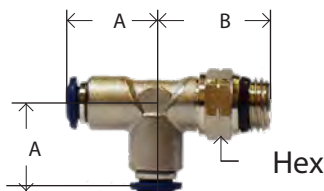

SWIVEL MALE RUN TEE

• Can be purchased with NPTF threads upon request

PART #	TUBE O.D. X MALE GLOBAL THREAD	A	B	HEX	APPROX. WT. LBS.	LIST PRICE
20095N	1/8" x 1/8"	0.67	0.81	0.51	0.05	---
20851N	1/8" x 1/4"	0.67	0.95	0.59	0.06	---
20852N	5/32" x 1/8"	0.67	0.79	0.51	0.07	---
20853N	5/32" x 1/4"	0.67	0.95	0.59	0.07	---
20162N	1/4" x 1/8"	0.83	0.87	0.51	0.09	---
20163N	1/4" x 1/4"	0.83	0.98	0.59	0.11	---
20164N	1/4" x 3/8"	0.83	1.10	0.59	0.11	---
20159N	3/8" x 1/8"	1.04	1.07	0.59	0.12	---
20168N	3/8" x 1/4"	1.04	1.10	0.59	0.12	---
20165N	3/8" x 3/8"	1.04	1.18	0.67	0.12	---
20181N	3/8" x 1/2"	1.20	1.24	0.59	0.15	---
20174N	1/2" x 1/4"	1.20	1.24	0.59	0.16	---
20166N	1/2" x 3/8"	1.20	1.30	0.67	0.14	---
20167N	1/2" x 1/2"	1.20	1.42	0.83	0.17	---

W171PL 87222

WARNING: This product can expose you to chemicals, including lead, which are known to the State of California to cause cancer and birth defects or other reproductive harm. For more information, visit www.P65Warnings.ca.gov

BRASS